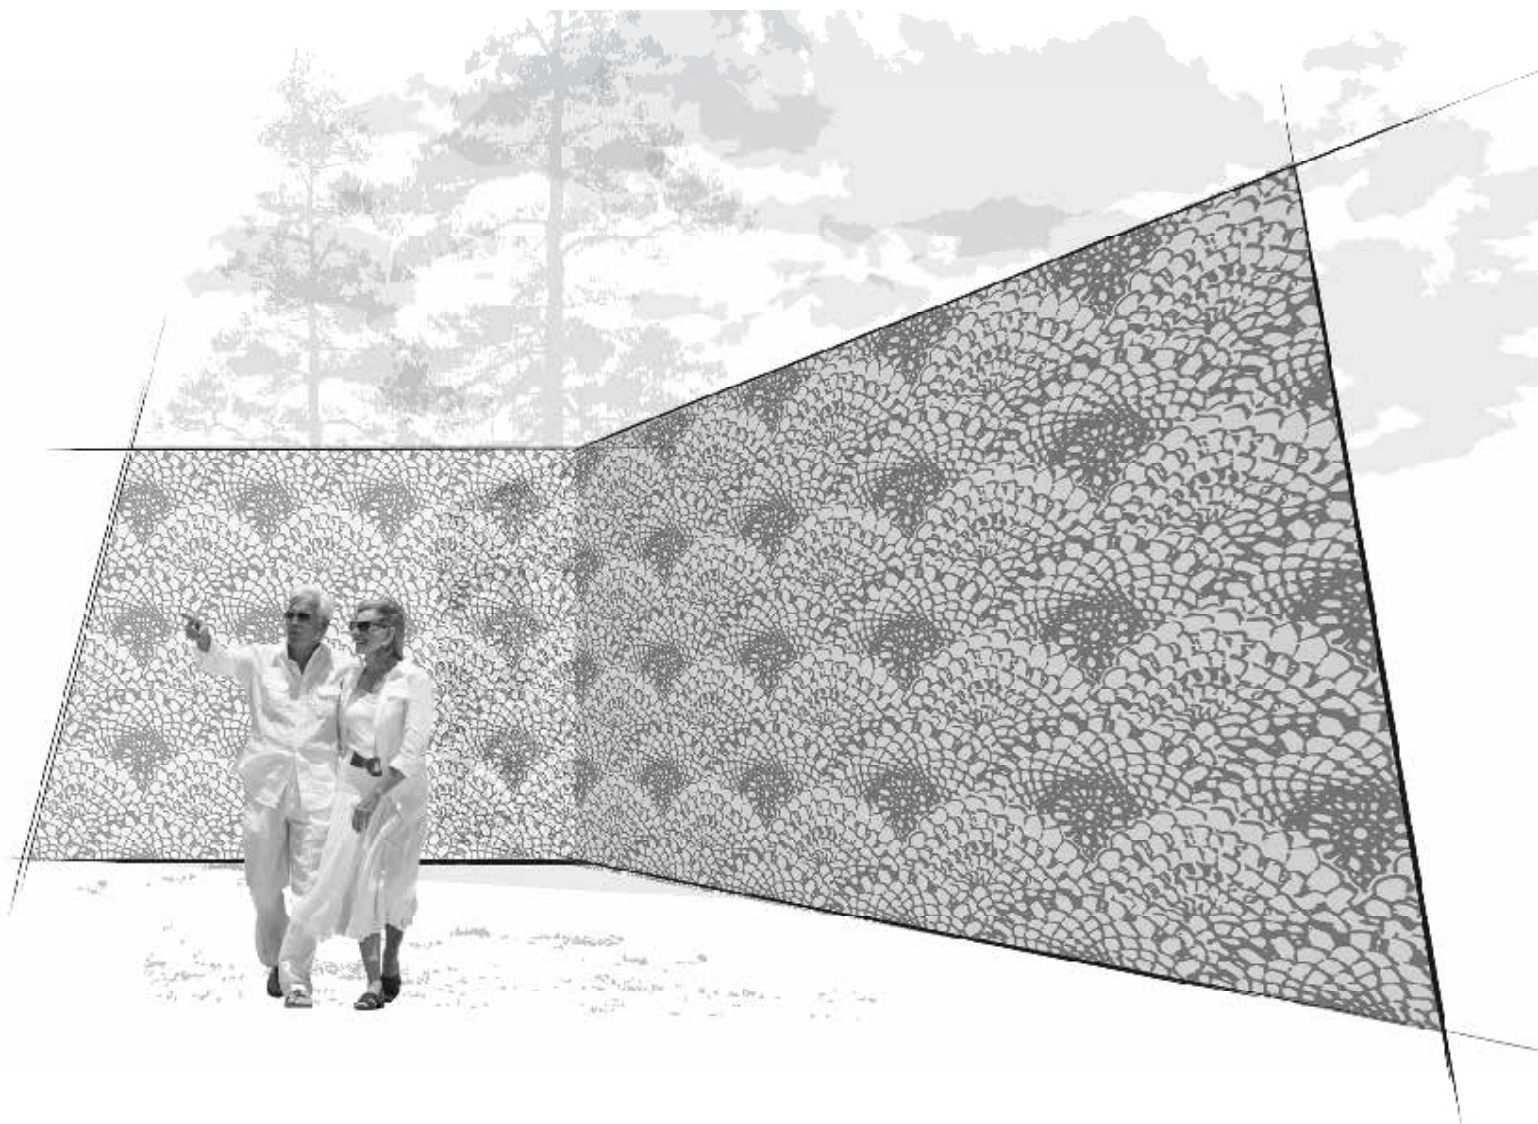

Nostalgia medium

Pattern illustration 1:25

The pattern is printed continuously on the paper.

Pattern print sizes

Height
Width

3200mm
Continuous

Variable

Pattern details

Width of one arch approx.

1100mm

Pattern illustration 1:1

3D Visualization